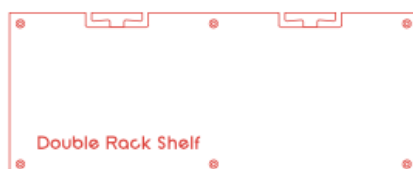

Isolation Platform

Sanctum	<i>Available in black or white</i>	£ 249.00