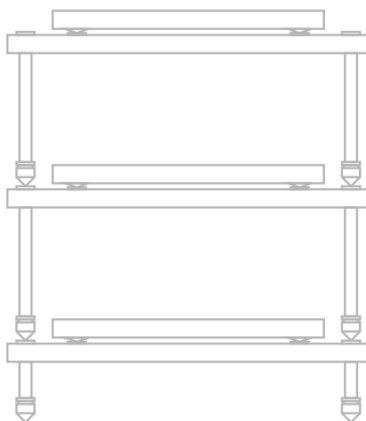

### Example racks

#### *Example 1*

3 x Single width MDF rack shelf in Matt Black  
2 x 210mm uprights (4pcs)  
1 x Base leg kit

*Total cost: £990.00*

#### *Example 2*

3 x Single width MDF rack shelf in Matt Black  
2 x 210mm uprights (4pcs)  
1 x Base leg kit  
3 x Sanctum isolation platforms

*Total cost: £1,737.00*