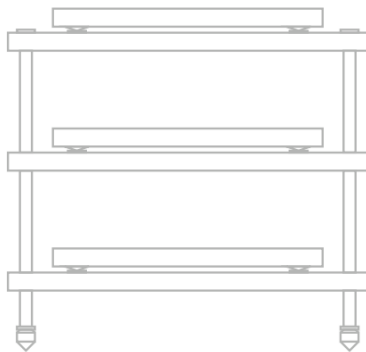

Example 2

3 x Single width MDF rack shelf in Matt Black
2 x 210mm uprights (4pcs)
1 x Base leg kit
3 x Sanctum isolation platforms

Total cost: £1,737.00