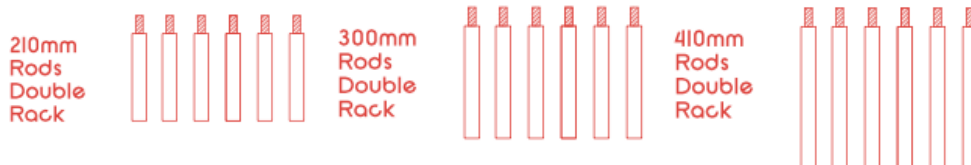

Uprights, Base Leg Kits & Spike Upgrade Kits cont.

For Double Width Racks

Retail

Uprights

210mm Length (6 pcs)	£ 195.00
300mm Length (6 pcs)	£ 262.50
410mm Length (6 pcs)	£ 292.50

Base Leg Kit

Includes floor protection discs, bottom rack spikes with lock nut height adjustment & final top locking discs.

£ 442.50